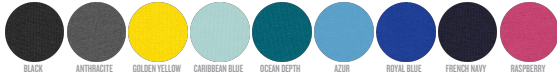

DAMEN TANKTOP
STTWO13 - STELLA DREAMER

Enganliegendes Damen-Tanktop

Enganliegende Passform

- Ohne Ärmel
- 1x1 Rippstrick-Einfassung an Halsausschnitt und Ärmelansätzen, schmale Doppelabsteppung
- Abgesetztes Nackenband
- Schmale Doppelabsteppung am unterem Saum

Combo options

WHITES

COLORS

ESSENTIAL HEATHERS

SPECIAL HEATHERS

Shell : Singlejersey , 100% gekämmte ringgesponnene Bio-Baumwolle , Vorgewaschen , 120 GSM

Printing Specifications

Eignet sich für alle Drucktechniken. Mehr Informationen finden Sie auf unserer Website.

Certifications & memberships

Wash Instructions

Mit ähnlichen Farben waschen, Aufdruck nicht bügeln, auf links waschen und bügeln.