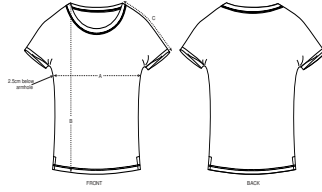

CANYON PINK

Printing Specifications

Eignet sich für alle Drucktechniken. Mehr Informationen finden Sie auf unserer Website.

Certifications & memberships

Wash Instructions

Wash similar colours together, do not iron on print, wash and iron inside out. Reshape while damp, lay flat to dry

SIZES		XS	S	M	L	XL
A	Half Chest	45.5	48	51	54	57
B	Body Length	62	64	66	68	69
C	Sleeve Length	19.5	20	21	21.5	22

PACKING

SIZES	XS	S	M	L	XL
PCS/BAG	5	5	5	5	5
PCS/BOX	100	100	100	100	100